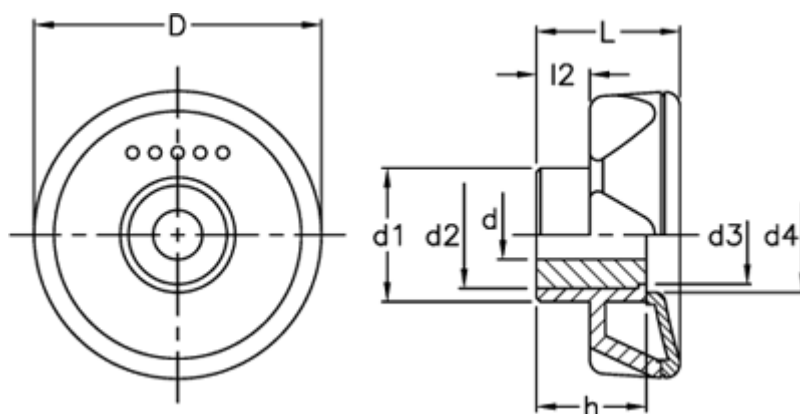

Data Sheet

Article number: 23052206164
Description: E+G Lobe knob
ELK.70-FP A12-C4, yellow cap

Measures

D	= 70	l2 = 13
d1	= 32.5	
d2	= 26	
d3	= 24.0	
d4	= 28	
d H7	= 12	
h	= 27	
L	= 35	